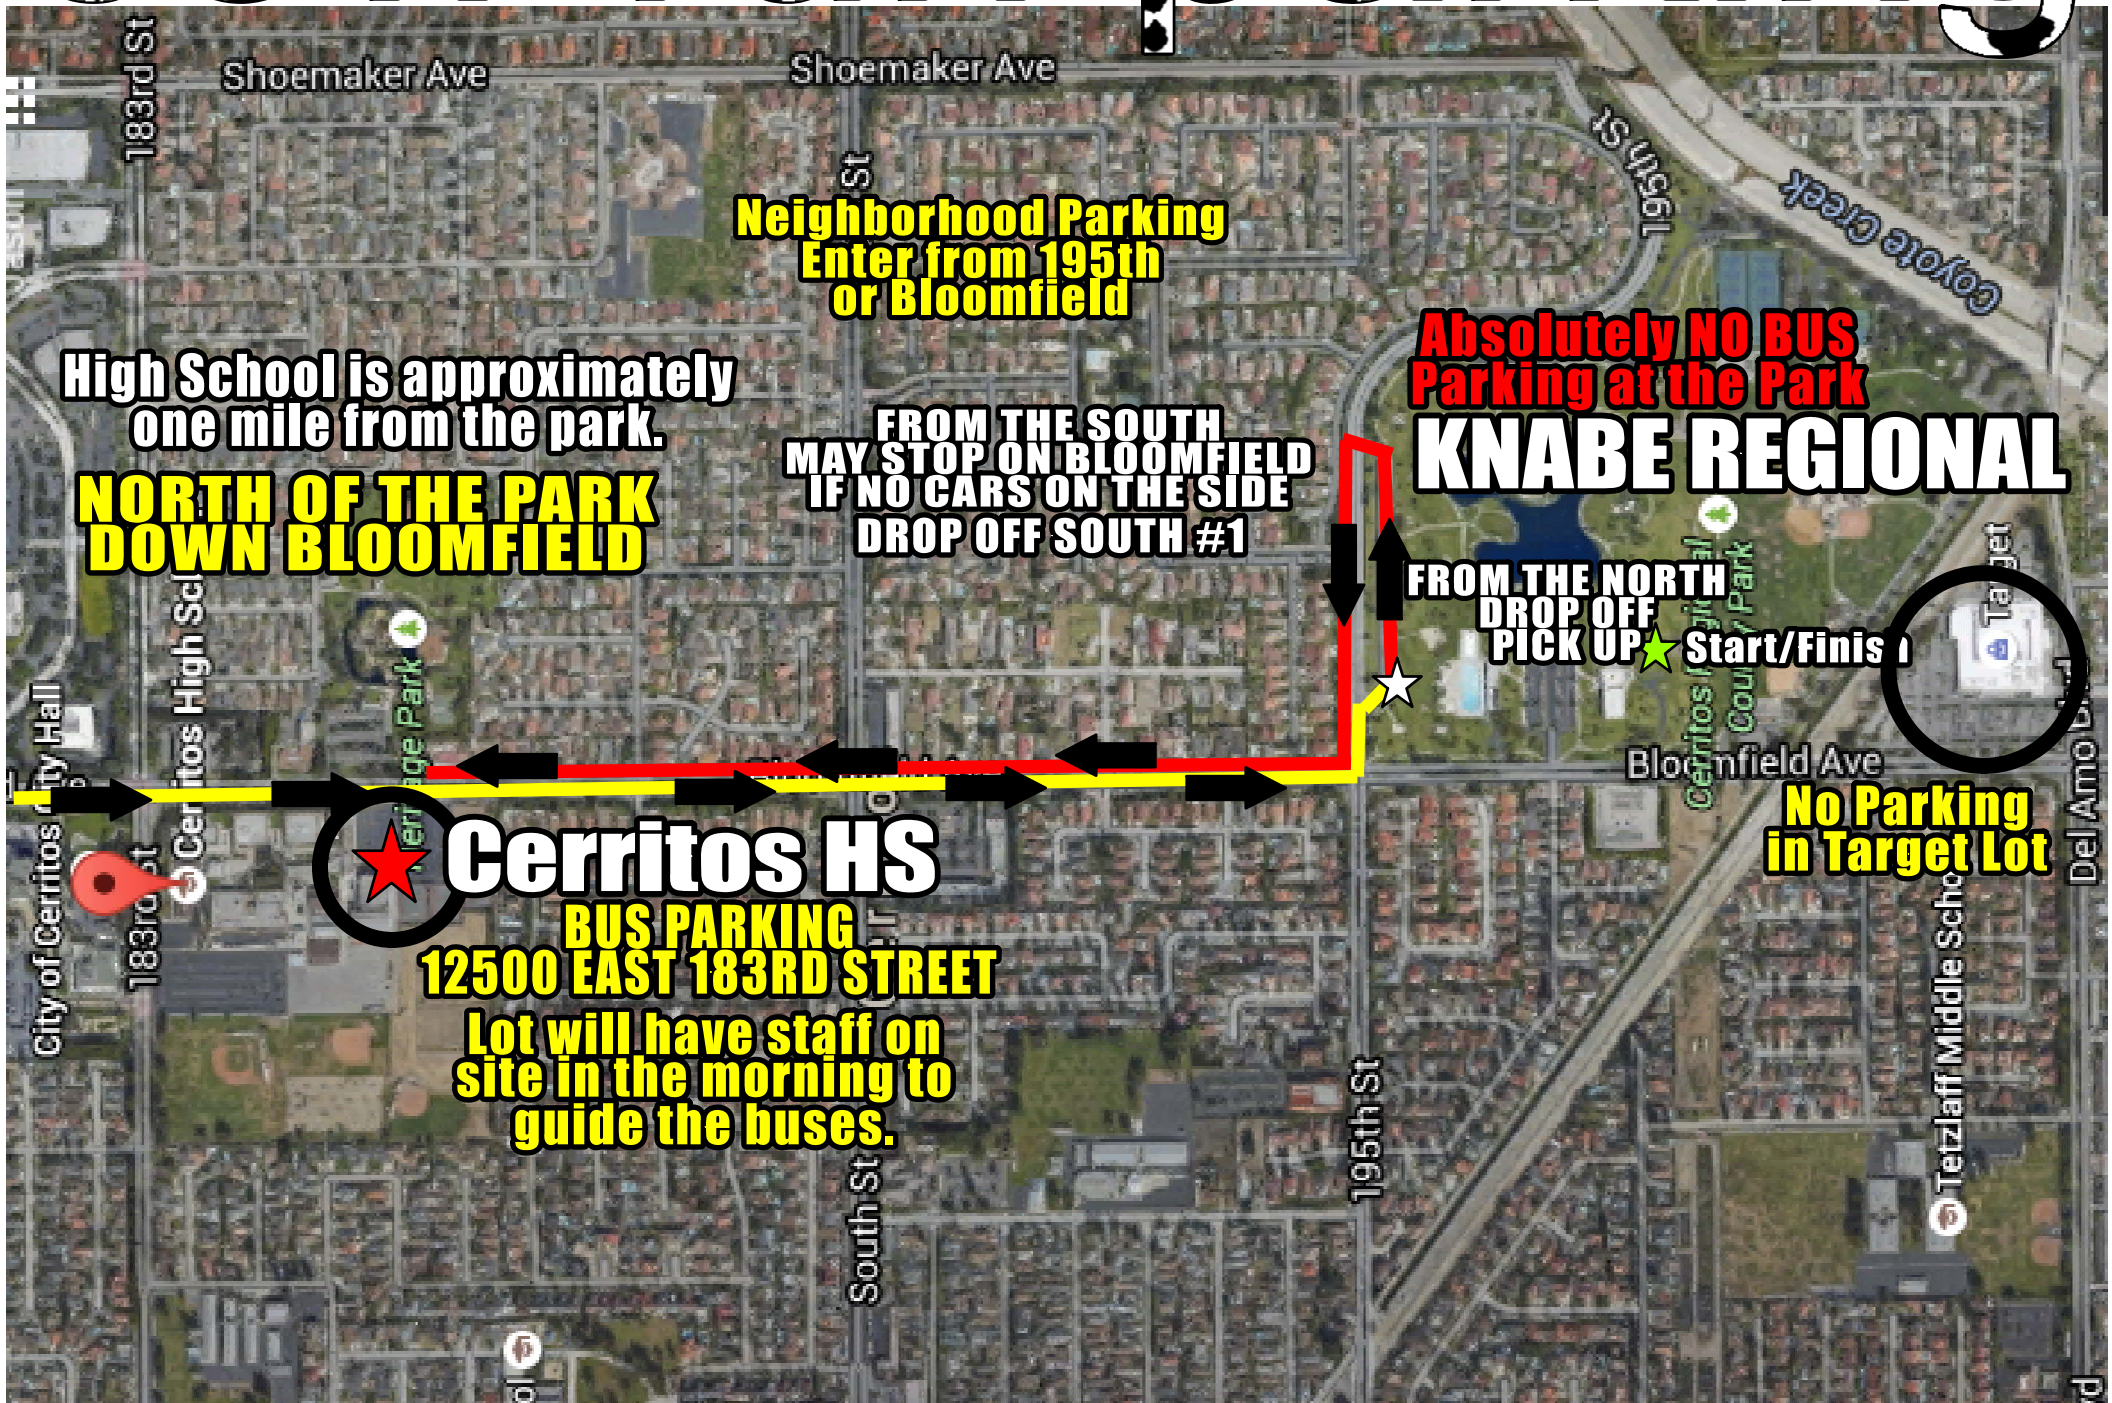

cow run parking

High School is approximately one mile from the park.

**NORTH OF THE PARK
DOWN BLOOMFIELD**

**Neighborhood Parking
Enter from 195th
or Bloomfield**

**FROM THE SOUTH
MAY STOP ON BLOOMFIELD
IF NO CARS ON THE SIDE
DROP OFF SOUTH #1**

**Absolutely NO BUS
Parking at the Park
KNABE REGIONAL**

**FROM THE NORTH
DROP OFF
PICK UP ★ Start/Finis**

**No Parking
in Target Lot**

**Cerritos HS
BUS PARKING
12500 EAST 183RD STREET
Lot will have staff on
site in the morning to
guide the buses.**

183rd St
Shoemaker Ave
195th St
Coyote Creek
Cerritos High School
Heritage Park
Cerritos Regional Golf Course
Bloomfield Ave
Target
Tezla Middle School
Del Amo Blvd